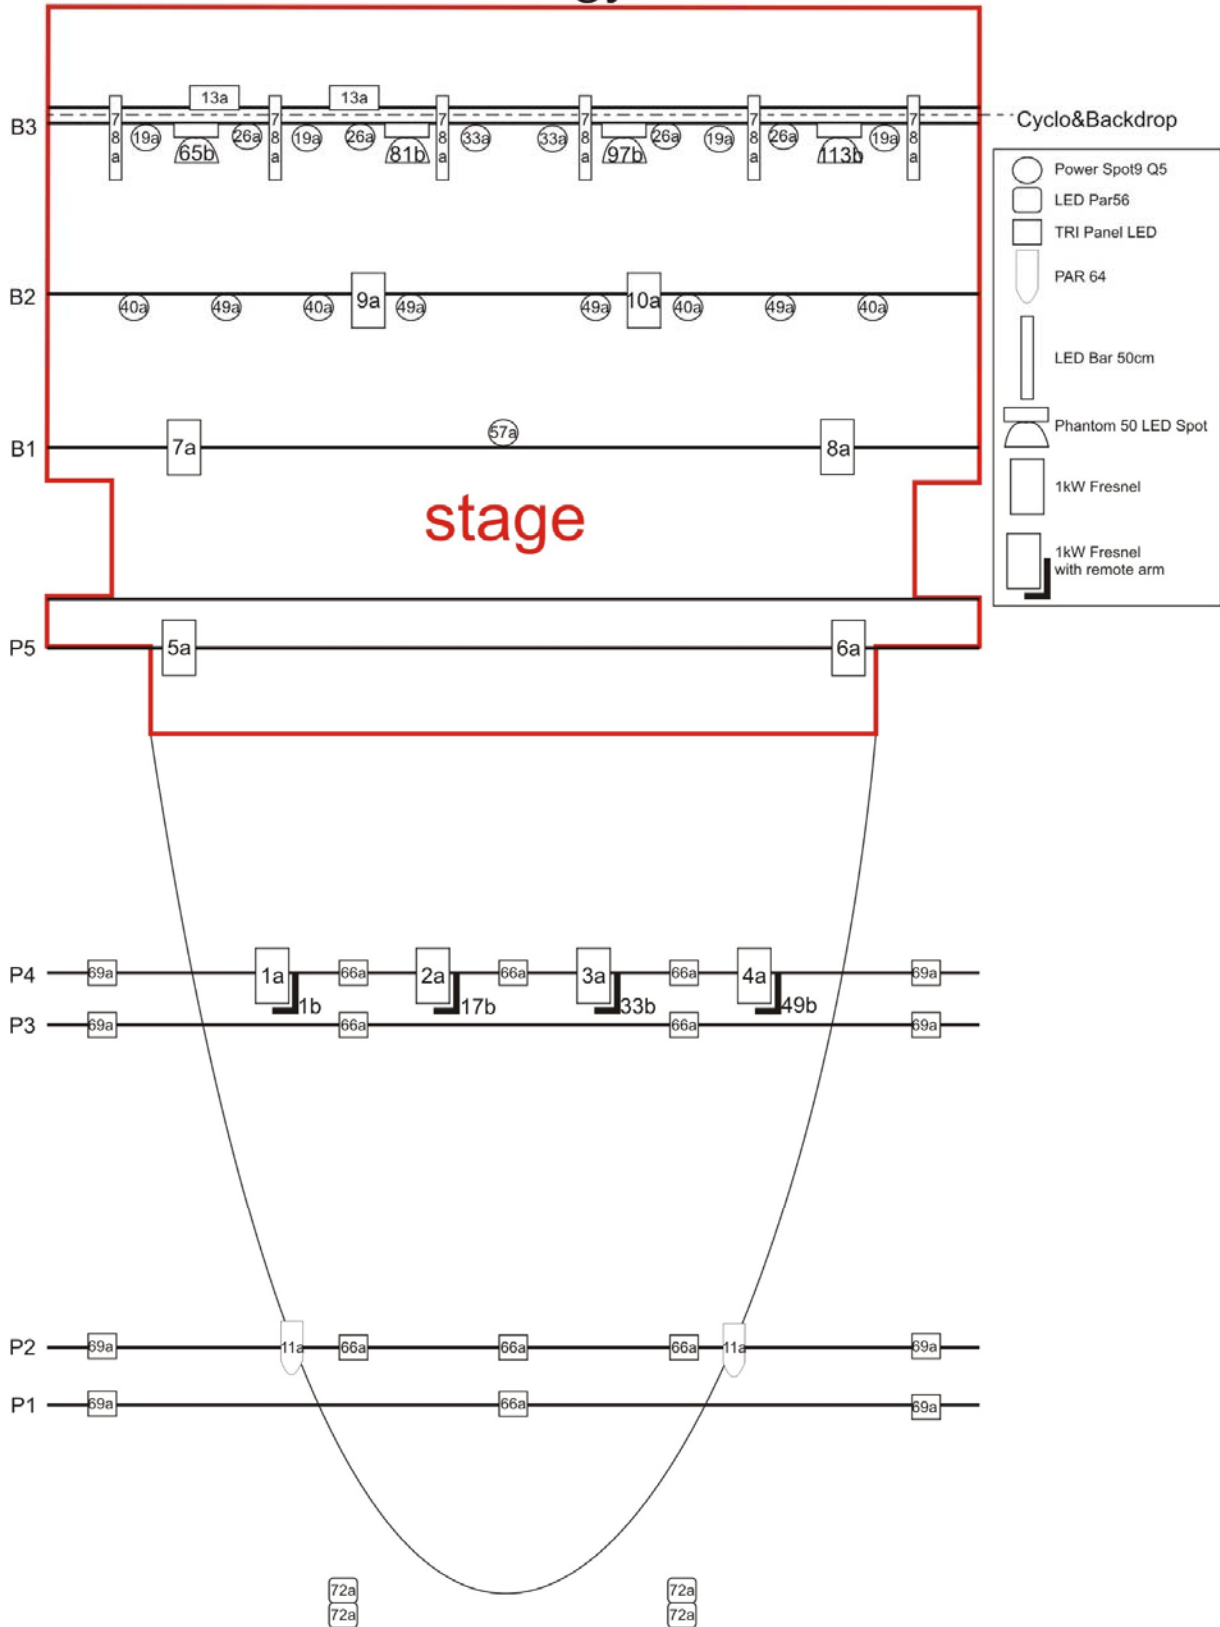

Porgy 2018

Inventory

Lighting Desks:

DMX A Smart Fade 48/96

DMX B Stairville DMX Master 1

Lamps:

| | | |
|----|-----|--------------------|
| 19 | pcs | Power Spot 9 Q5 |
| 6 | pcs | LED Bar tricolour |
| 10 | pcs | Fresnel 1kW |
| 2 | pcs | Par64 1000W |
| 4 | pcs | Phantom50 LED Spot |
| 4 | pcs | PAR56 LED |
| 17 | pcs | TRI Panel LED |