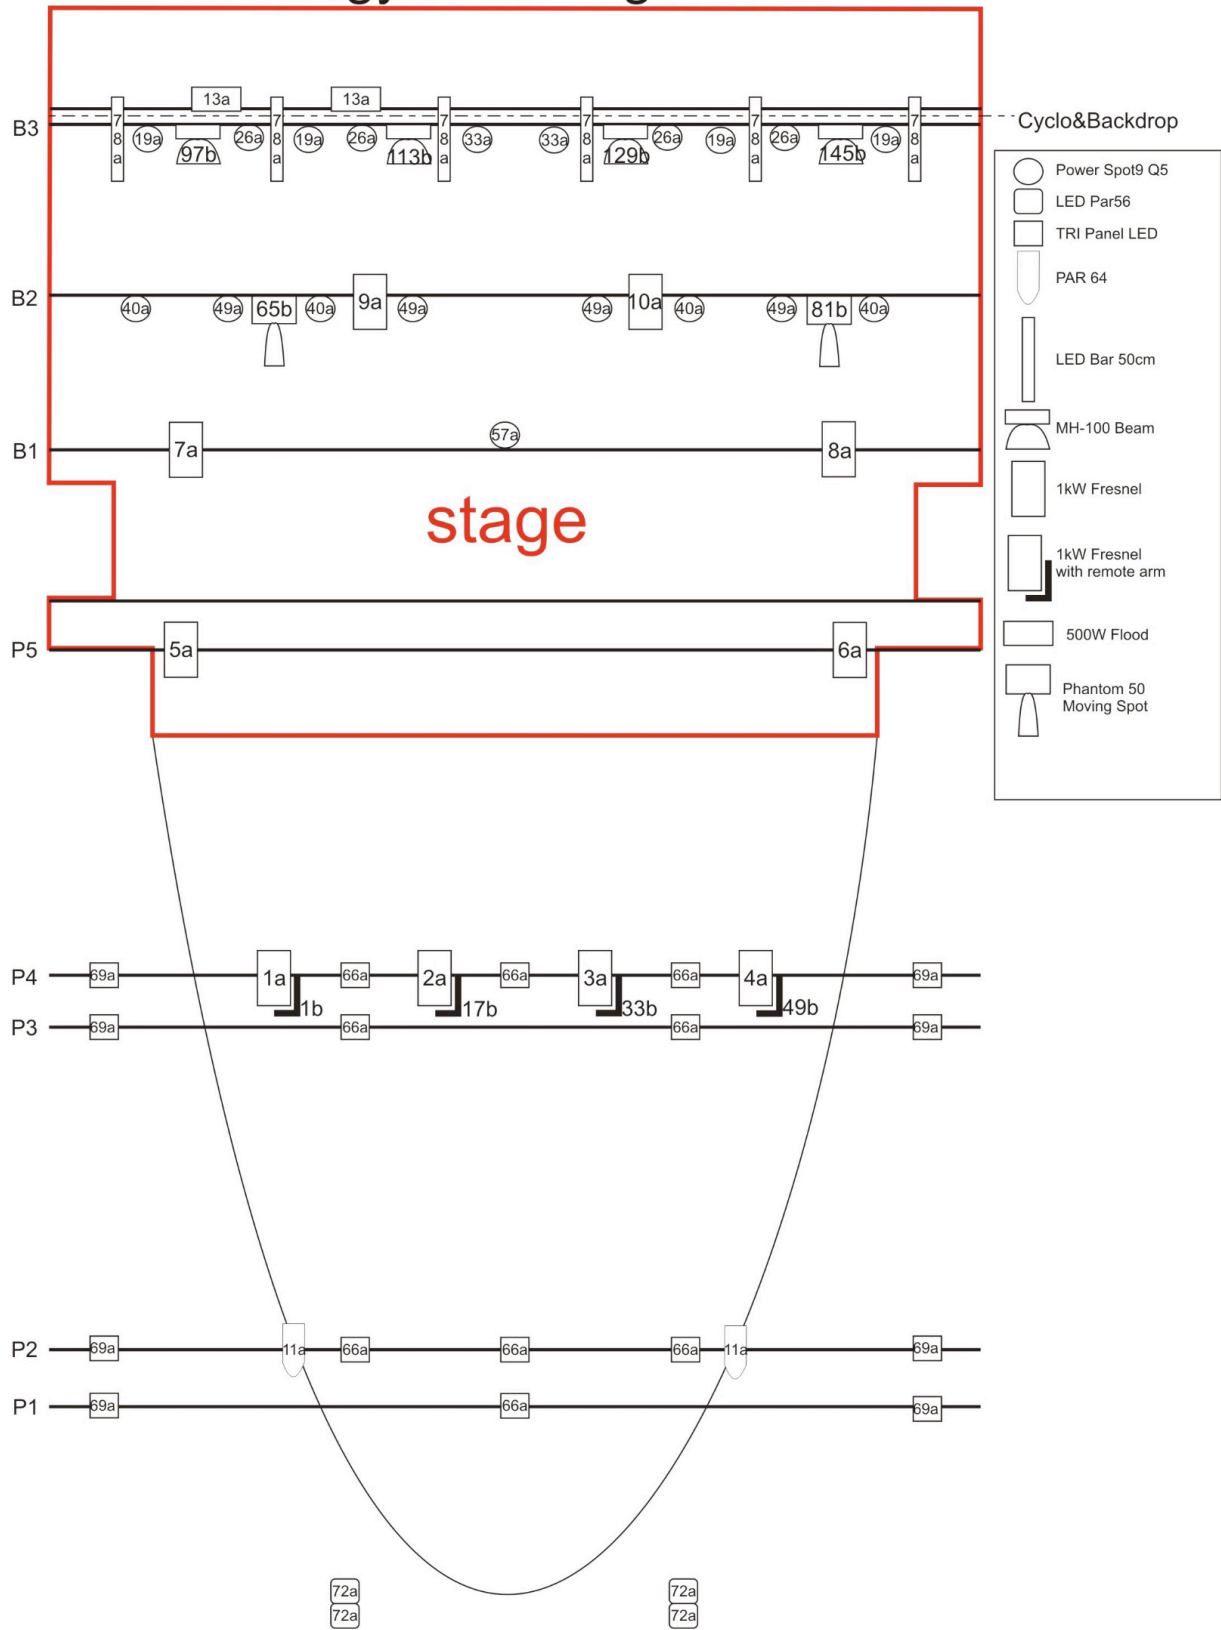

Porgy&Bess Light Plot 2019

Inventory

Lighting Desks:

DMX A Smart Fade 48/96

DMX B Stairville DMX Master 1

Lamps:

19	pcs	Power Spot 9 Q5
6	pcs	LED Bar tricolour
10	pcs	Fresnel 1kW
2	pcs	Par64 1000W
2	pcs	Phantom50 LED Spot
4	pcs	Stairville MH-100 Beam 36x3 LED moving head
4	pcs	PAR56 LED
17	pcs	TRI Panel LED

Dimmers:

3	pcs	Pulsar 6x2kW (five channels free)
---	-----	-----------------------------------