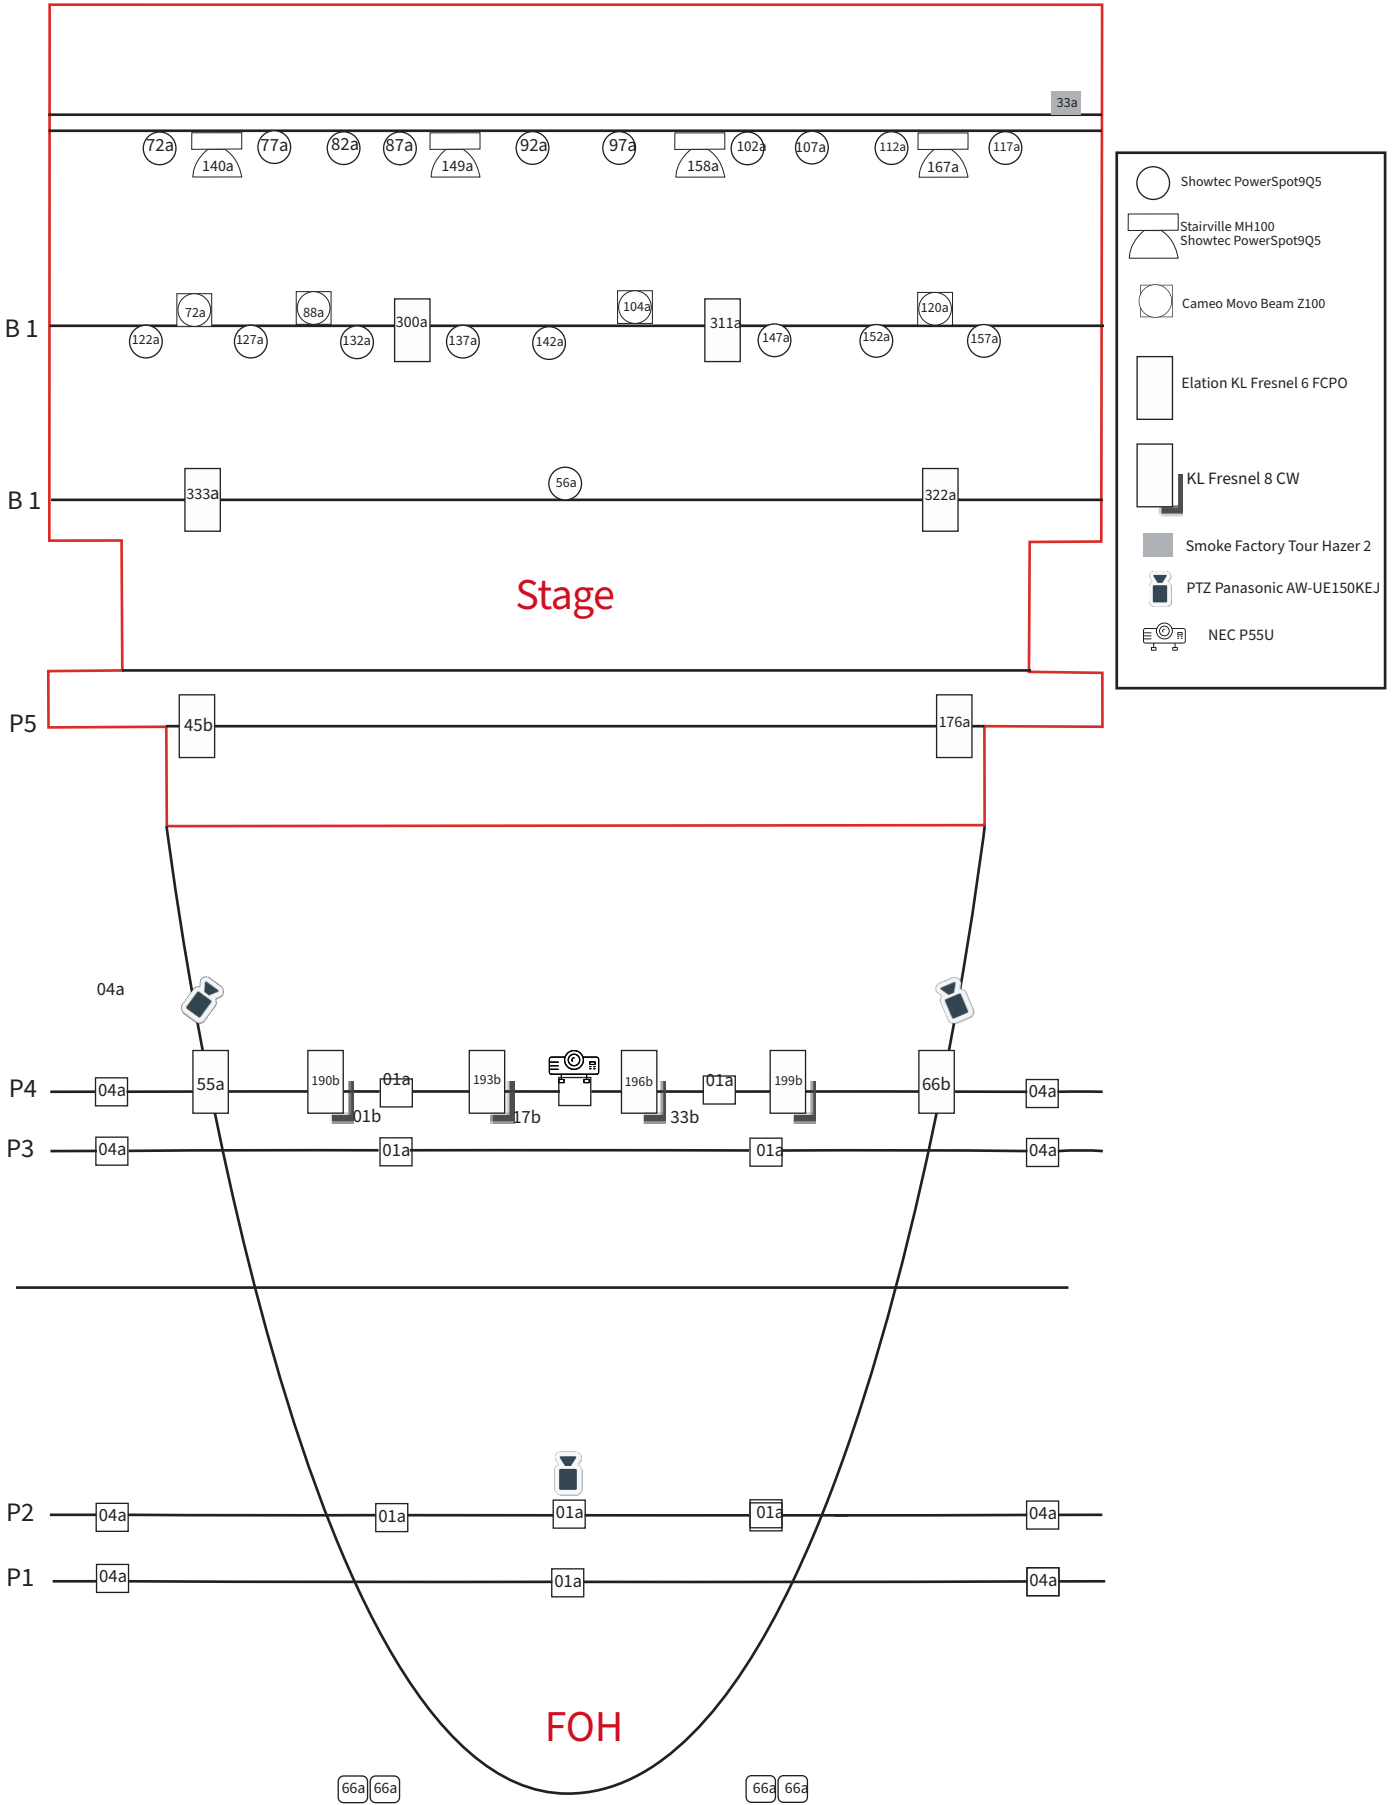

PORGY LIGHT PLOT 2024